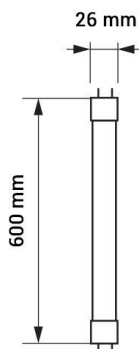

LED Tube T8 Professional Edition With Starter

Potenza

9W

Colore della luce

White
Light
(WH)

CE

RoHS

Specifiche tecniche

Numero di catalogo	TU5611-M
Beam angle	200°
Brand	Optonica
Catalogue number	TU5611-M
Color Code	865

Color Designation	White Light (WH)
Correlated Color Temperature	6500K
Dimmable	No
EAN Code	3800156656116
Energy Consumption	9 kWh/1000h
Energy Efficiency Label	A++
Flux	810 lm
FLUX per watt	90lm/W
Input voltage	AC220-240V
Instant On	0.2s
IP	20
Items per box	30
Items per pack	1
LED Type	SMD
Life span	20 000 Hours
Lumen maintenance at end of service life	70%
Material	Aluminium
Mercury Free	Yes
On/Off Cycles	100 000x
Operating Frequency	50-60Hz
Power	9W
Power Factor	0.9
Ra ≥	85
Size of Box	660x205x195 mm
Size of package	645x35x30 mm
Size of product	600x26 mm
Socket	T8
Temperature	-30°C / +50°C
Warranty	3 Years
Wattage Equivalent	70W

Weight of Product

180 gr.