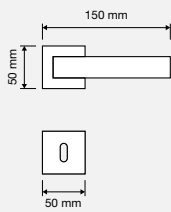

ONLY MADE IN ITALY

CR cromo lucido
polished chrome

CS cromo satinato
satin chrome

VE nero opaco
matt black

COD. 484 RB 024

COD. 484 RB 090

COD. 484 SK