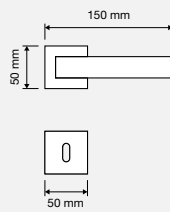

ONLY MADE IN ITALY

CR cromo lucido
polished chrome

CS cromo satinato
satin chrome

VE nero opaco
matt black

COD. 484 RB 024

COD. 484 RB 090

COD. 484 SK