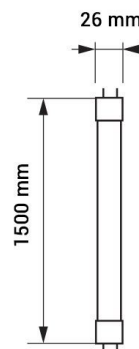

LED Tube T8 Professional Edition With Starter

Potenza

22W

Colore della luce

White
Light
(WH)

CE

RoHS

Specifiche tecniche

Numero di catalogo	TU5641-M
Beam angle	140°
Brand	Optonica
Catalogue number	TU5641-M
Color Code	860

Color Designation	White Light (WH)
Correlated Color Temperature	6000K
Dimmable	No
EAN Code	3800156656413
Energy Consumption	22 kWh/1000h
Energy Efficiency Label	A++
Flux	1700 lm
FLUX per watt	80lm/W
Input voltage	AC175-265V
Instant On	0.2s
IP	20
Items per box	30
Items per pack	1
LED Type	SMD
Life span	20 000 Hours
Lumen maintenance at end of service life	70%
Material	Aluminium
Mercury Free	Yes
On/Off Cycles	100 000x
Operating Frequency	50-60Hz
Power	22W
Power Factor	0.9
Ra ≥	80
Size of Box	1590x215x215 mm
Size of package	1570x30x35 mm
Size of product	1500x26 mm
Socket	T8
Temperature	-30°C / +50°C
Warranty	3 Years
Wattage Equivalent	160W