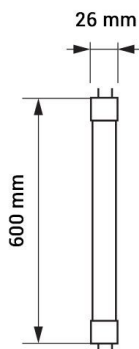

LED Tube T8 Professional Edition With Starter

Potenza

22W

Colore della luce

White
Light
(WH)

CE

RoHS

Specifiche tecniche

Numero di catalogo	TU5641-M
Beam angle	140°
Brand	Optonica
Catalogue number	TU5641-M
Color Code	860

Color Designation	White Light (WH)
Correlated Color Temperature	6000K
Dimmable	No
EAN Code	3800156656413
Energy Consumption	22 kWh/1000h
Energy Efficiency Label	A++
Flux	1700 lm
FLUX per watt	80lm/W
Input voltage	AC175-265V
Instant On	0.2s
IP	20
Items per box	30
Items per pack	1
LED Type	SMD
Life span	20 000 Hours
Lumen maintenance at end of service life	70%
Material	Aluminium
Mercury Free	Yes
On/Off Cycles	100 000x
Operating Frequency	50-60Hz
Power	22W
Power Factor	0.9
Ra ≥	80
Size of Box	1590x215x215 mm
Size of package	1570x30x35 mm
Size of product	1500x26 mm
Socket	T8
Temperature	-30°C / +50°C
Warranty	3 Years
Wattage Equivalent	160W