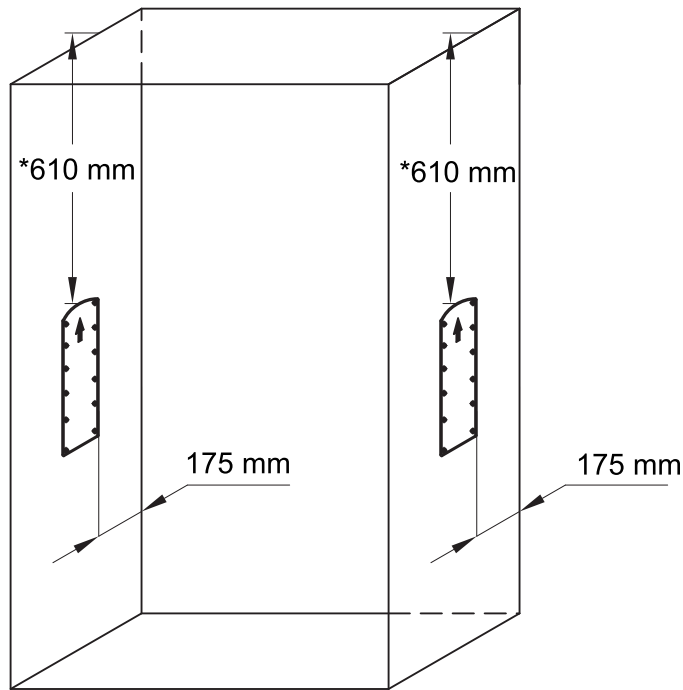

175 mm

*610 mm

175 mm

* MEDIDA RECOMENDADA
* MISURA CONSIGLIATA
* SUGGESTED MEASUREMENT
* MESURE RECOMMANDÉE
* MEDIDA RECOMENDADA

45

45

50

45

45